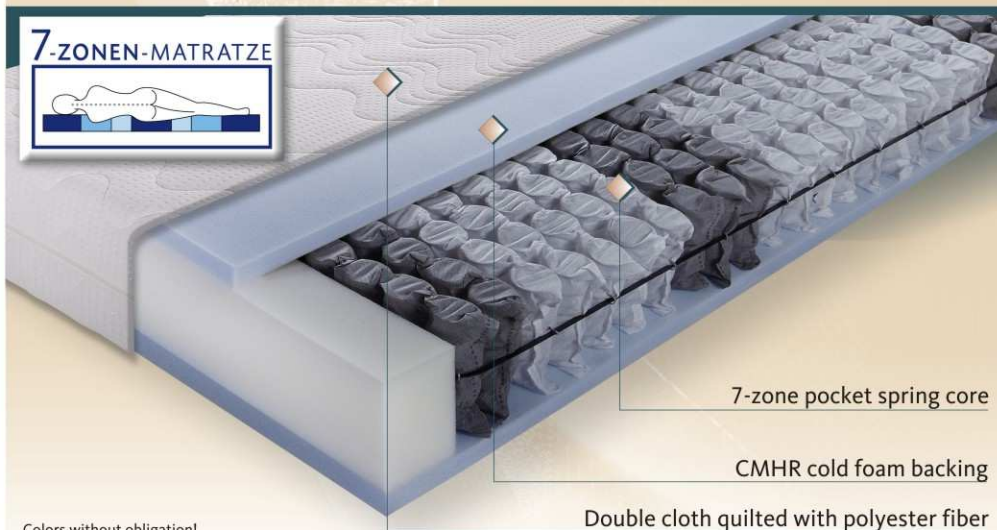

Colors without obligation!