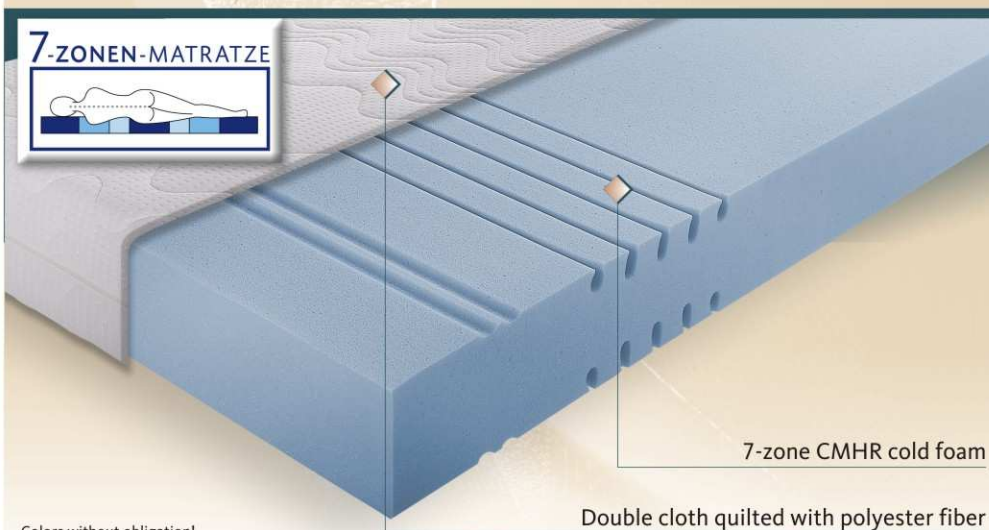

Cruiser Dream 16

The comfortable one

7-zone cold foam mattress

- ◆ High-quality low-flammability CMHR cold foam
- ◆ Ergonomically adapted cross cuts on the core surface provide 7-zone-lying with different support for different regions of the body for optimum position in sleep
- ◆ At the same time, these cuts provide minute ducts for improved exchange of air and heat and a healthy bed climate
- ◆ Due to the symmetrical arrangement of the lying zones the mattress is reversible and turnable any way
- ◆ **Classification according to EU Marine Equipment Directive, Module B (MED-B) and U.S.Coast Guard**
- ◆ **Low flammability according to IMO FTP Code Part 9 (IMO Res.A. 688(17)).**
- ◆ Low-flammability double cloth cover quilted with polyester fibers
- ◆ Cover with zip for easy removal; washable up to 60°C
- ◆ Mattress total height approx. 18 cm

Colors without obligation!

Double cloth quilted with polyester fiber